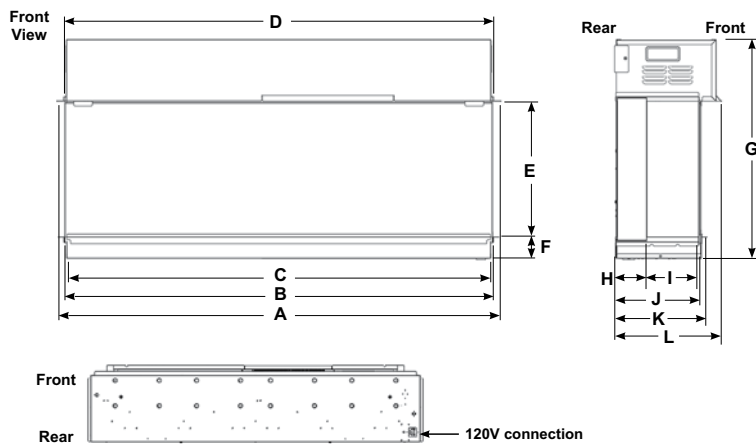

SPECIFICATIONS	
WIDTH	80-1/8"
HEIGHT	22-1/16"
VIEWING AREA	78-3/4" x 14-15/16"
HEAT OUTPUT	1 – 2 kW

E110 shown as bay (three-sided) with optional base finishing trim, logs and grey & clear pebbles.

Regency Skope E110

SPECIFICATIONS	
WIDTH	45-7/16"
HEIGHT	22-3/8"
DEPTH	10-7/8"
VIEWING AREA	43-5/16" x 13-7/8"
HEAT OUTPUT	1 – 2 kW

E110 shown as left corner (two-sided) with logs and grey & clear pebbles.

E110 shown as right corner (two-sided) with logs and grey & clear pebbles.

DIMENSIONS

Skope E135 – SINGLE-SIDED

DIMENSIONS	
A	55-1/8"
B	14-15/16"
C	55-7/8"
D	22-1/16"
E	10-5/8"
F	2-1/4"
G	56-3/8"

Skope E195 – SINGLE-SIDED

DIMENSIONS	
A	78-3/4"
B	14-15/16"
C	79-7/8"
D	22-1/16"
E	10-5/8"
F	2-1/4"
G	80-1/8"

Skope E110 – MULTI-SIDED

DIMENSIONS	
A	45-7/16"
B	43-11/16"
C	43-5/16"
D	43-15/16"
E	13-7/8"
F	2-2/10"

DIMENSIONS	
G	22-3/8"
H	3-1/8"
I	5-5/16"
J	8-11/16"
K	9-3/8"
L	10-7/8"

DISCLAIMER: Please refer to the manual for the latest up to date installation details.