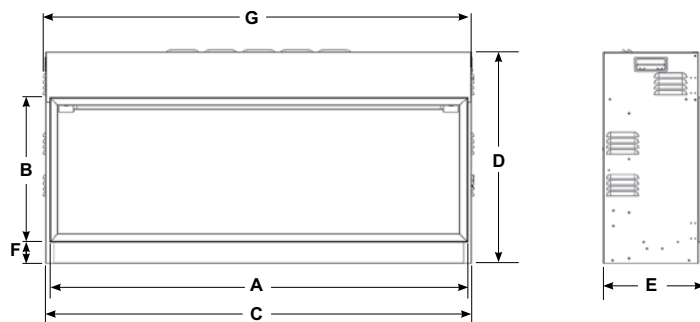

SPECIFICATIONS	
WIDTH	80-1/8"
HEIGHT	22-1/16"
VIEWING AREA	78-3/4" x 14-15/16"
HEAT OUTPUT	1 – 2 kW

E110 shown as bay (three-sided) with optional base finishing trim, logs and grey & clear pebbles.

Regency Skope E110

SPECIFICATIONS	
WIDTH	45-7/16"
HEIGHT	22-3/8"
DEPTH	10-7/8"
VIEWING AREA	43-5/16" x 13-7/8"
HEAT OUTPUT	1 – 2 kW

E110 shown as left corner (two-sided) with logs and grey & clear pebbles.

E110 shown as right corner (two-sided) with logs and grey & clear pebbles.

DIMENSIONS

Skope E135 – SINGLE-SIDED

DIMENSIONS	
A	55-1/8"
B	14-15/16"
C	55-7/8"
D	22-1/16"
E	10-5/8"
F	2-1/4"
G	56-3/8"

Skope E195 – SINGLE-SIDED

DIMENSIONS	
A	78-3/4"
B	14-15/16"
C	79-7/8"
D	22-1/16"
E	10-5/8"
F	2-1/4"
G	80-1/8"

Skope E110 – MULTI-SIDED

DIMENSIONS	
A	45-7/16"
B	43-11/16"
C	43-5/16"
D	43-15/16"
E	13-7/8"
F	2-2/10"

DIMENSIONS	
G	22-3/8"
H	3-1/8"
I	5-5/16"
J	8-11/16"
K	9-3/8"
L	10-7/8"

DISCLAIMER: Please refer to the manual for the latest up to date installation details.