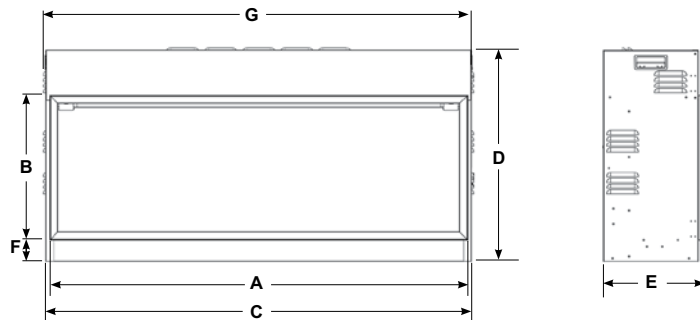

SPECIFICATIONS	
WIDTH	80-1/8"
HEIGHT	22-1/16"
VIEWING AREA	78-3/4" x 14-15/16"
HEAT OUTPUT	1 – 2 kW

E110 shown as bay (three-sided) with optional base finishing trim, logs and grey & clear pebbles.

Regency Skope E110

SPECIFICATIONS	
WIDTH	45-7/16"
HEIGHT	22-3/8"
DEPTH	10-7/8"
VIEWING AREA	43-5/16" x 13-7/8"
HEAT OUTPUT	1 – 2 kW

E110 shown as left corner (two-sided) with logs and grey & clear pebbles.

E110 shown as right corner (two-sided) with logs and grey & clear pebbles.

DIMENSIONS

Skope E135 – SINGLE-SIDED

DIMENSIONS	
A	55-1/8"
B	14-15/16"
C	55-7/8"
D	22-1/16"
E	10-5/8"
F	2-1/4"
G	56-3/8"

Skope E195 – SINGLE-SIDED

DIMENSIONS	
A	78-3/4"
B	14-15/16"
C	79-7/8"
D	22-1/16"
E	10-5/8"
F	2-1/4"
G	80-1/8"

Skope E110 – MULTI-SIDED

DIMENSIONS	
A	45-7/16"
B	43-11/16"
C	43-5/16"
D	43-15/16"
E	13-7/8"
F	2-2/10"

DIMENSIONS	
G	22-3/8"
H	3-1/8"
I	5-5/16"
J	8-11/16"
K	9-3/8"
L	10-7/8"

DISCLAIMER: Please refer to the manual for the latest up to date installation details.