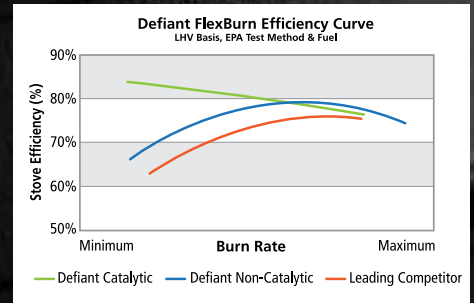

KEY TECHNOLOGIES

FLEXBURN® TECHNOLOGY

FlexBurn stoves burn with or without a catalyst and achieve 15% higher efficiency on low burns with the catalyst in place.

① START UP

- Primary burn started and fueled by fresh air
- Bypass damper is open

② 2-STAGE BURN

- Damper is closed once stove and flue are sufficiently hot, forcing smoke into the secondary combustion chamber
- Additional air feeds combustion of gases for secondary burn

③ 3-STAGE BURN

- With catalyst in place, increased efficiency and lower emissions result from a tertiary burning of gases and CO
- The catalyst also enables combustion at much lower temperatures, extending burn times and saving on fuel costs

SAVE MONEY AND USE LESS WOOD WITH A CATALYST

Increase your heating efficiency and lower your stove emissions, ensuring you get the most out of each load of wood.