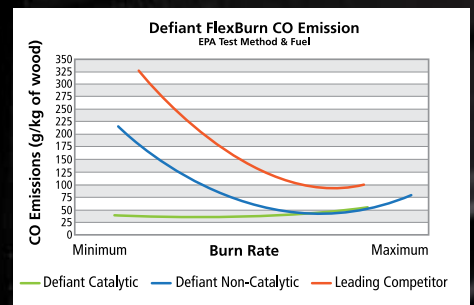

KEY TECHNOLOGIES

FLEXBURN® TECHNOLOGY

FlexBurn stoves burn with or without a catalyst and achieve 15% higher efficiency on low burns with the catalyst in place.

① START UP

- Primary burn started and fueled by fresh air
- Bypass damper is open

② 2-STAGE BURN

- Damper is closed once stove and flue are sufficiently hot, forcing smoke into the secondary combustion chamber
- Additional air feeds combustion of gases for secondary burn

③ 3-STAGE BURN

- With catalyst in place, increased efficiency and lower emissions result from a tertiary burning of gases and CO
- The catalyst also enables combustion at much lower temperatures, extending burn times and saving on fuel costs

SAVE MONEY AND USE LESS WOOD WITH A CATALYST

Increase your heating efficiency and lower your stove emissions, ensuring you get the most out of each load of wood.